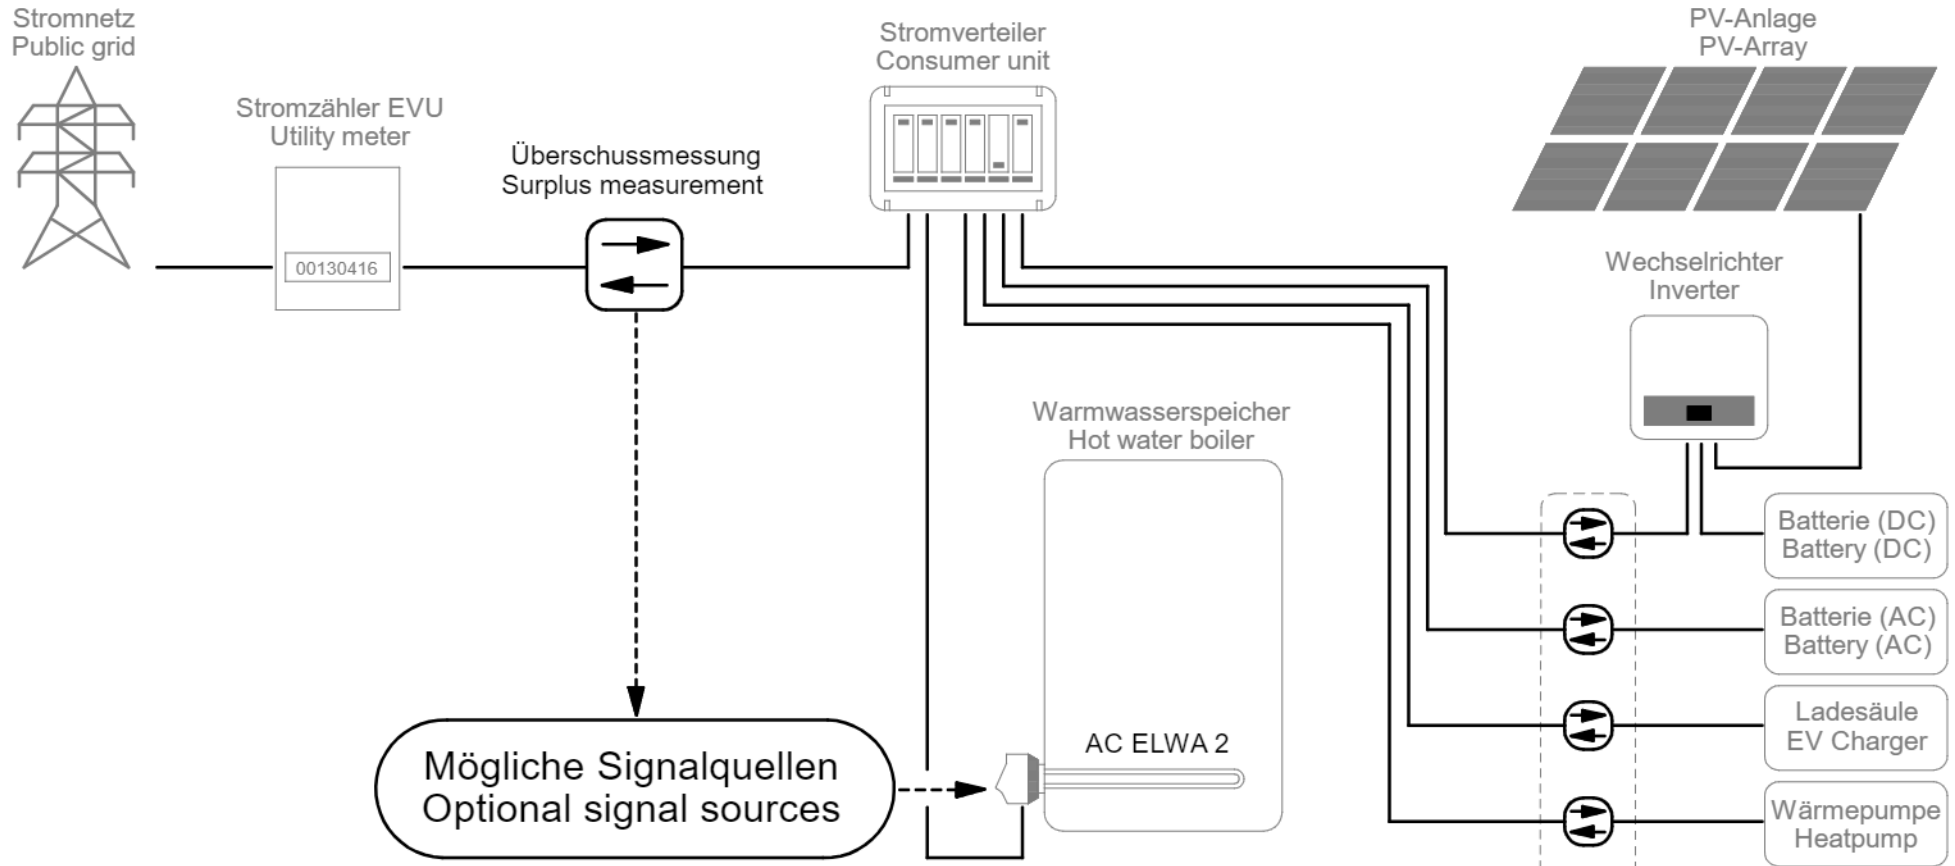

Systemübersicht (netzgekoppelte Anlage) / System overview (on-grid system)

Mögliche Signalquellen
Optional signal sources

my-PV WiFi Meter
<https://www.my-pv.com/de/produkte/my-pv-wifi-meter>
<https://www.my-pv.com/en/products/my-pv-wifi-meter-en>

These four measured variables can OPTIONAL be detected for display in the live.my-pv.com cloud. They have NO relevance for the operation of the my-PV device