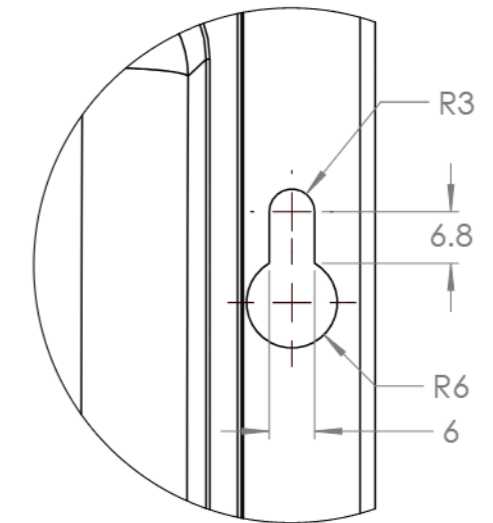

Dimension Drawing - Smart IP43 Charger (3)	
PSC123053085	Smart IP43 Charger 12/30(3) 230V
PSC125053085	Smart IP43 Charger 12/50(3) 230V
PSC241653085	Smart IP43 Charger 24/16(3) 230V
PSC242553085	Smart IP43 Charger 24/25(3) 230V

DETAIL A
SCALE 1 : 1

DETAIL B
SCALE 1 : 1

Dimensions in mm