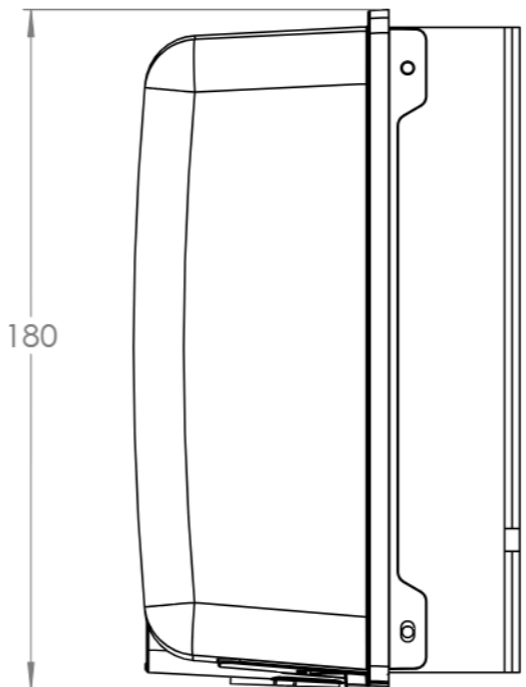

Dimension Drawing - Smart IP43 Charger (3)	
PSC123053085	Smart IP43 Charger 12/30(3) 230V
PSC125053085	Smart IP43 Charger 12/50(3) 230V
PSC241653085	Smart IP43 Charger 24/16(3) 230V
PSC242553085	Smart IP43 Charger 24/25(3) 230V

DETAIL A
SCALE 1 : 1

DETAIL B
SCALE 1 : 1

Dimensions in mm