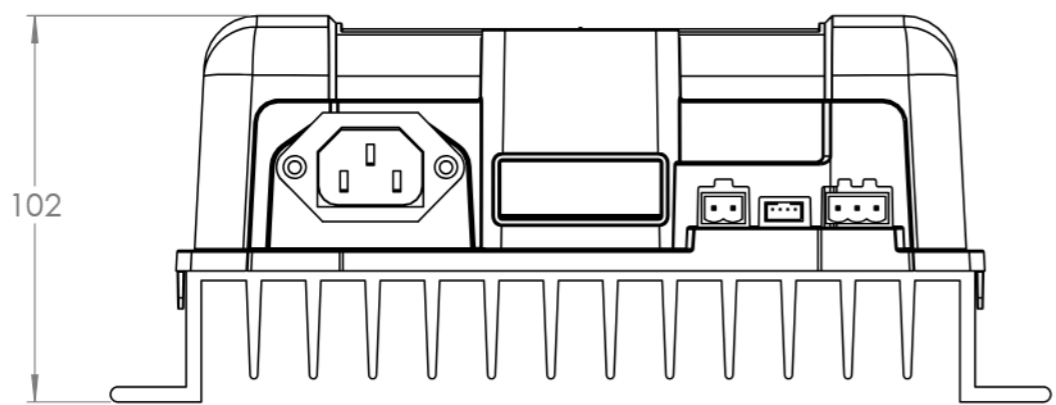

Dimension Drawing - Smart IP43 Charger (3)	
PSC123053085	Smart IP43 Charger 12/30(3) 230V
PSC125053085	Smart IP43 Charger 12/50(3) 230V
PSC241653085	Smart IP43 Charger 24/16(3) 230V
PSC242553085	Smart IP43 Charger 24/25(3) 230V

DETAIL A
SCALE 1 : 1

DETAIL B
SCALE 1 : 1

Dimensions in mm