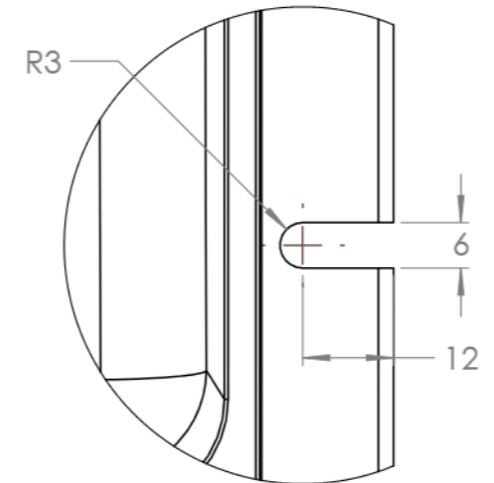

Dimension Drawing - Smart IP43 Charger (3)	
PSC123053085	Smart IP43 Charger 12/30(3) 230V
PSC125053085	Smart IP43 Charger 12/50(3) 230V
PSC241653085	Smart IP43 Charger 24/16(3) 230V
PSC242553085	Smart IP43 Charger 24/25(3) 230V

DETAIL A
SCALE 1 : 1

DETAIL B
SCALE 1 : 1

Dimensions in mm