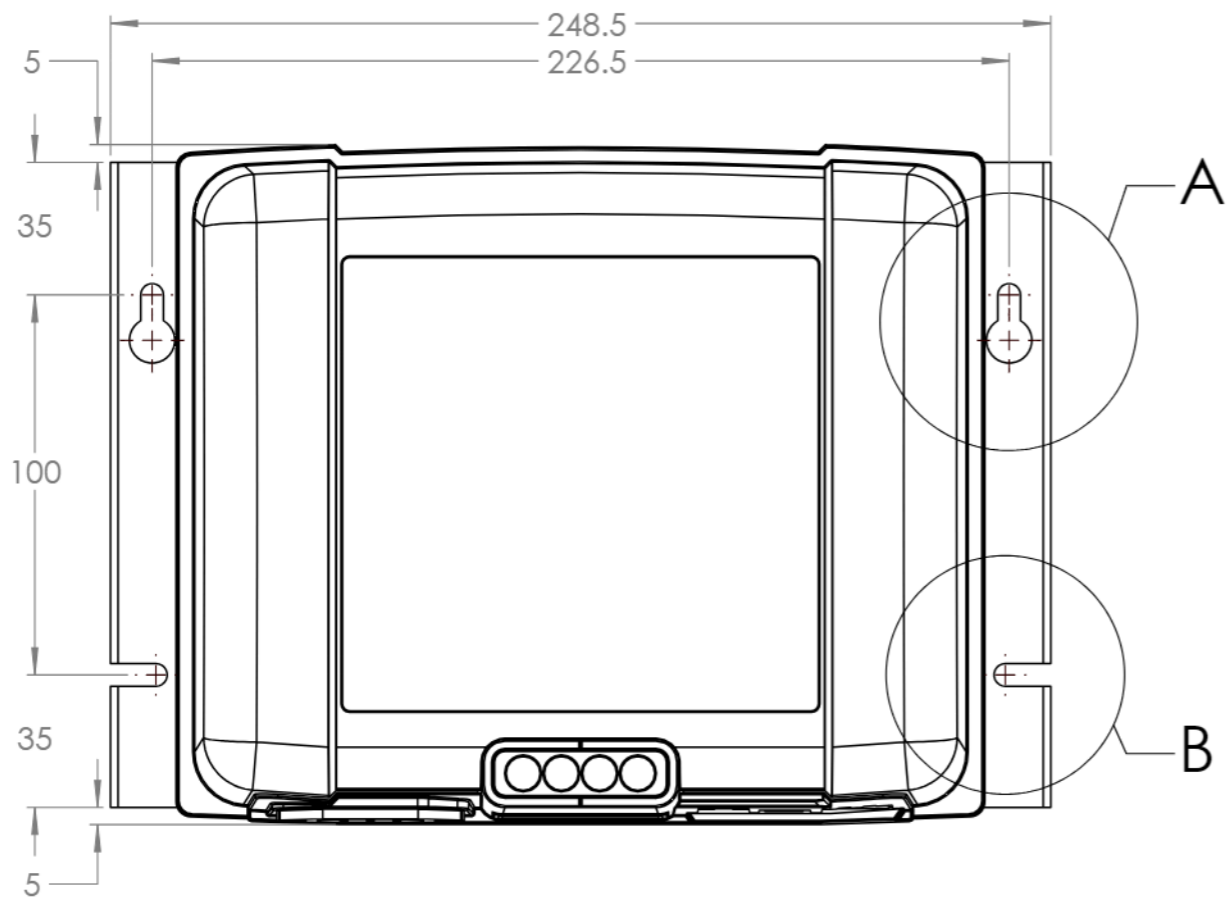

Dimension Drawing - Smart IP43 Charger (3)	
PSC123053085	Smart IP43 Charger 12/30(3) 230V
PSC125053085	Smart IP43 Charger 12/50(3) 230V
PSC241653085	Smart IP43 Charger 24/16(3) 230V
PSC242553085	Smart IP43 Charger 24/25(3) 230V

DETAIL A
SCALE 1 : 1

DETAIL B
SCALE 1 : 1

Dimensions in mm