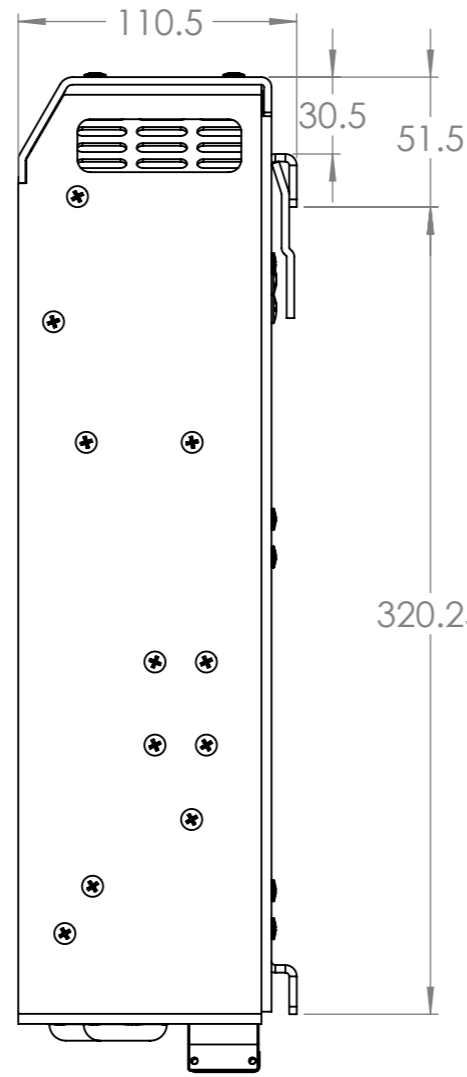

Dimension Drawing - Inverter Compact	
CIN121220000	Inverter Compact 12/1200 230V VE.Bus
CIN121620000	Inverter Compact 12/1600 230V VE.Bus
CIN241220000	Inverter Compact 24/1200 230V VE.Bus
CIN241620000	Inverter Compact 24/1600 230V VE.Bus

Dimensions in mm