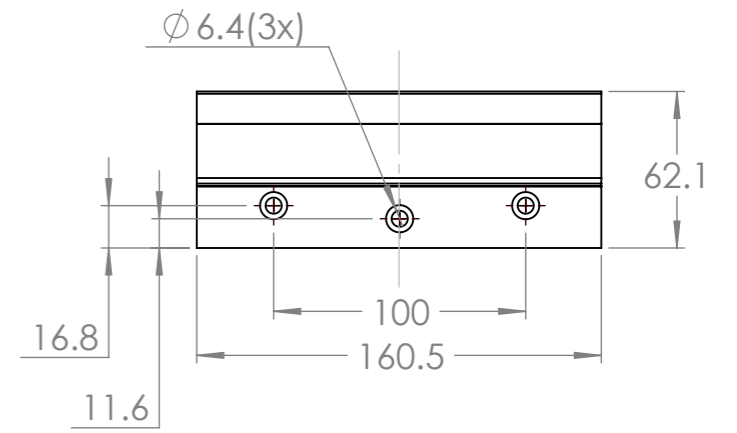

Dimension Drawing - Inverter Compact	
CIN121220000	Inverter Compact 12/1200 230V VE.Bus
CIN121620000	Inverter Compact 12/1600 230V VE.Bus
CIN241220000	Inverter Compact 24/1200 230V VE.Bus
CIN241620000	Inverter Compact 24/1600 230V VE.Bus

Dimensions in mm