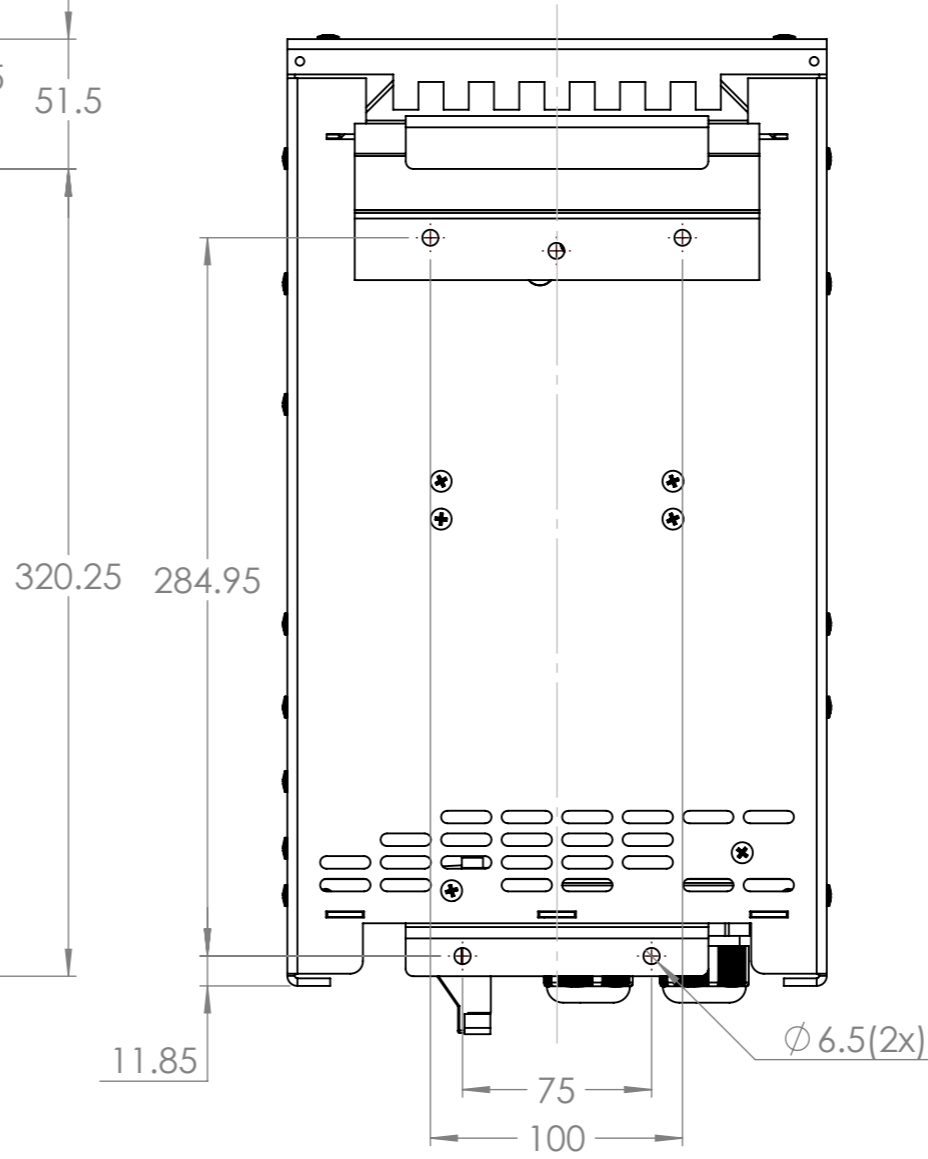

Dimension Drawing - Inverter Compact	
CIN121220000	Inverter Compact 12/1200 230V VE.Bus
CIN121620000	Inverter Compact 12/1600 230V VE.Bus
CIN241220000	Inverter Compact 24/1200 230V VE.Bus
CIN241620000	Inverter Compact 24/1600 230V VE.Bus

Dimensions in mm