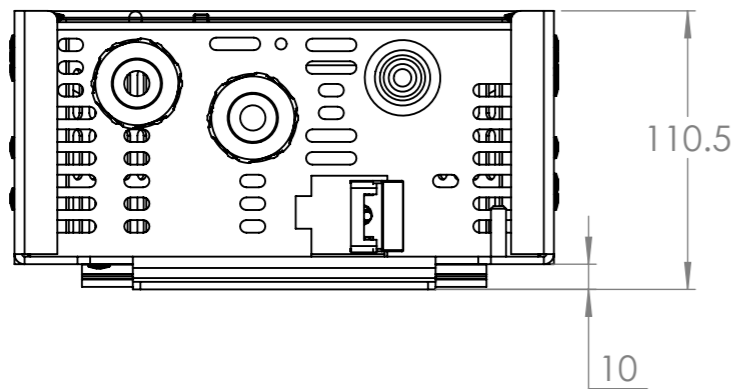

Dimension Drawing - Inverter Compact	
CIN121220000	Inverter Compact 12/1200 230V VE.Bus
CIN121620000	Inverter Compact 12/1600 230V VE.Bus
CIN241220000	Inverter Compact 24/1200 230V VE.Bus
CIN241620000	Inverter Compact 24/1600 230V VE.Bus

Dimensions in mm