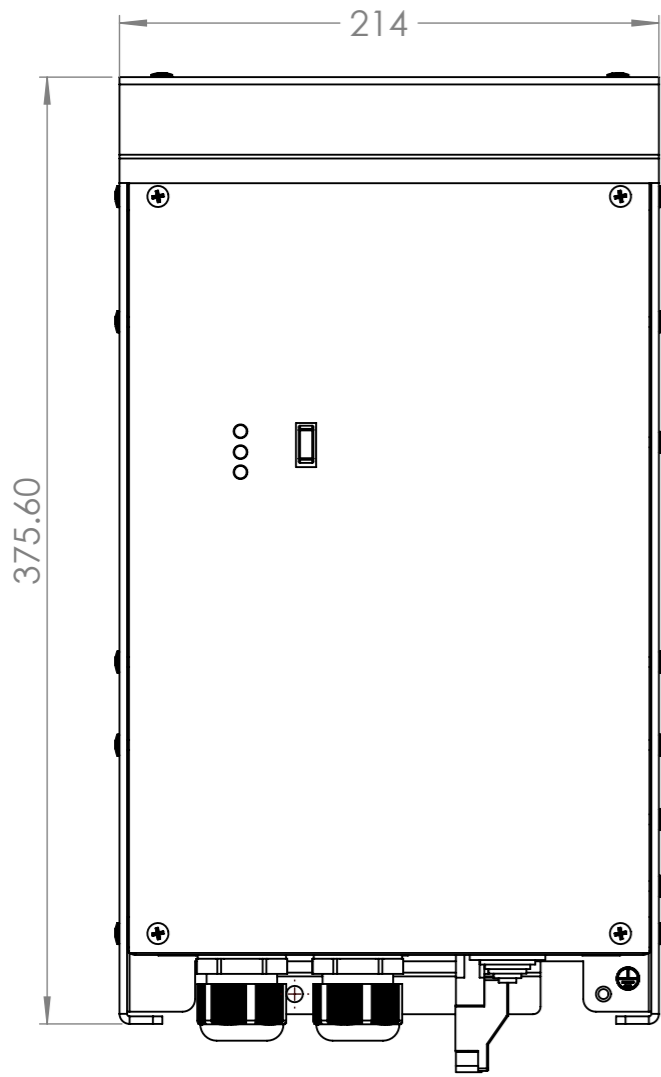

Dimension Drawing - Inverter Compact	
CIN121220000	Inverter Compact 12/1200 230V VE.Bus
CIN121620000	Inverter Compact 12/1600 230V VE.Bus
CIN241220000	Inverter Compact 24/1200 230V VE.Bus
CIN241620000	Inverter Compact 24/1600 230V VE.Bus

Dimensions in mm